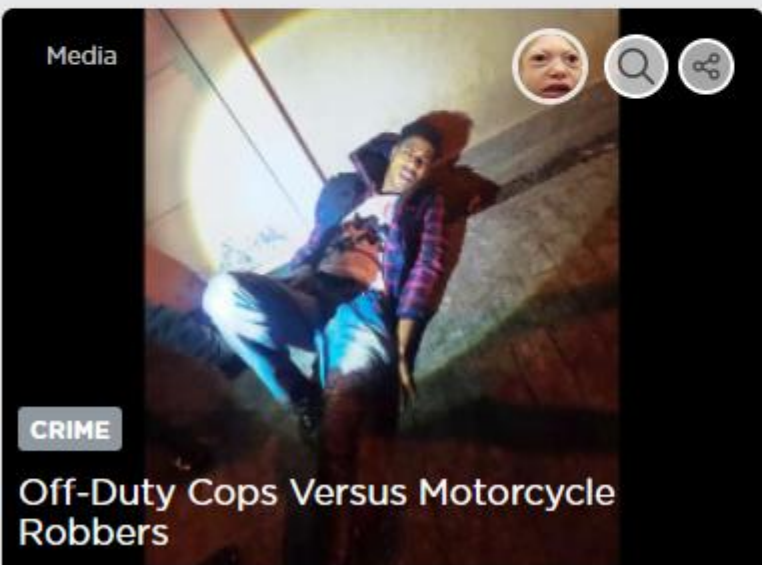

**Word**

**Woman Thrown From Car And Killed**

**Tree Branch Attacks Motorcyclist**

👁️ 2,293    💬 10    👍 +7

👁️ 3,609    💬 8    👍 +5

👁️ 816    💬 3    👍 +5

**CRIME**  
**Off-Duty Cops Versus Motorcycle Robbers**  
👁️ 1,881    💬 2    👍 +5

**ACCIDENT**  
**Ten Killed In Head-On Collision With Bus**  
👁️ 2,727    💬 3    👍 +7

**CRIME**  
**Dachau concentration camp**  
👁️ 2,294    💬 10    👍 +7